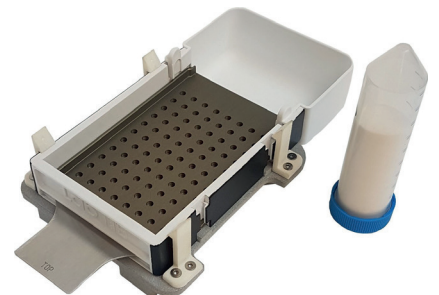

# LabTIE Powder Dispenser

SIMPLE. FAST. RELIABLE.

**Precise and quick dispensing of powder in industry standard plates, tubes, vials or various trays**

- Compatible with powders in a range of 5  $\mu\text{L}$  - 1000  $\mu\text{L}$
- Accurate dispensing (<1% error rate)
- Fast dispensing (30 seconds)
- Easy to clean
- Custom parts available on request